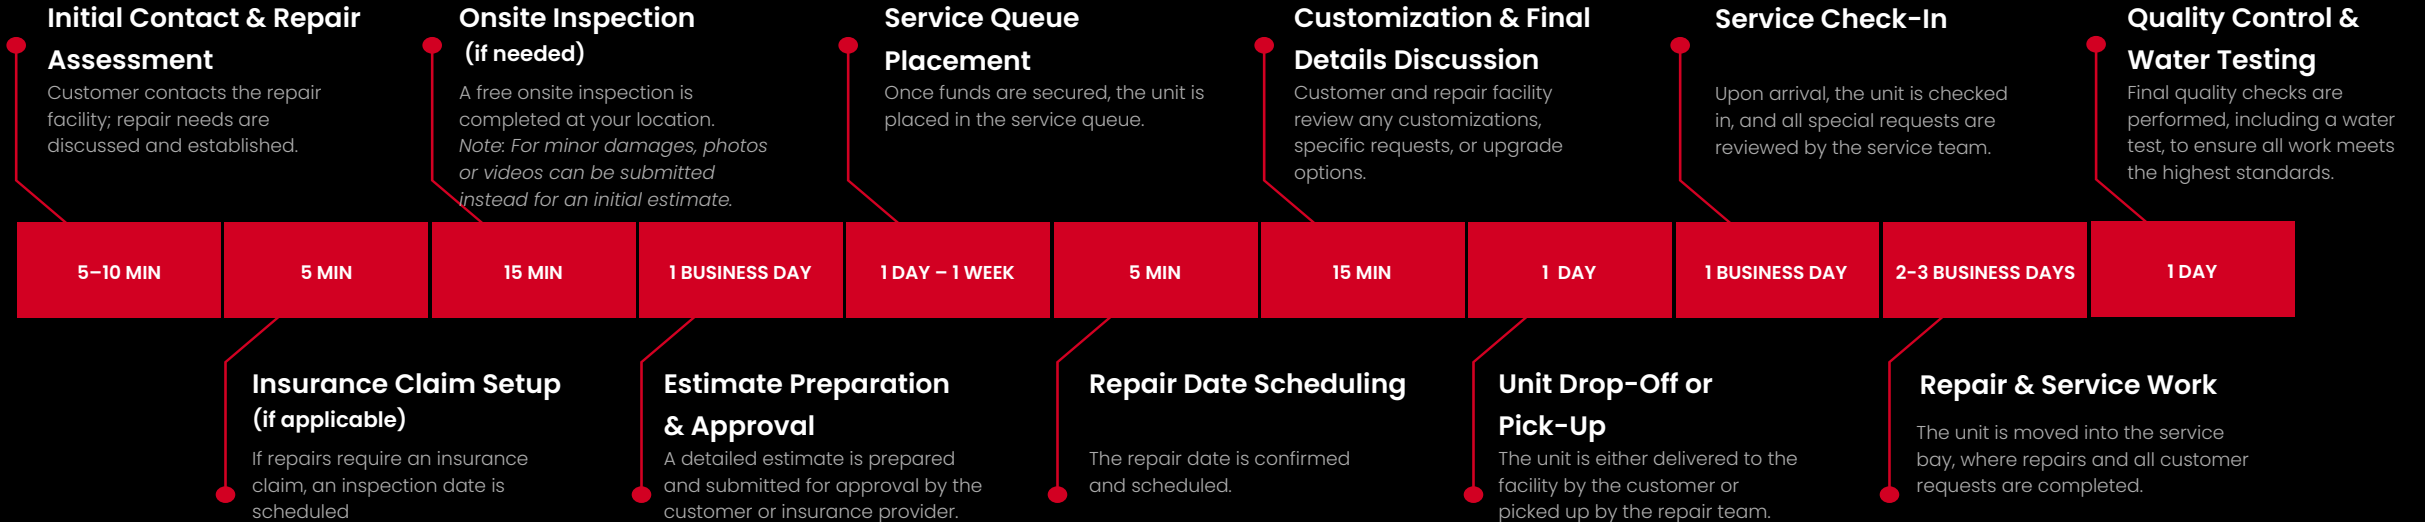

DURABLE, HIGH-QUALITY REPLACEMENTS

BETTER PROTECTION AGAINST THE ELEMENTS

A SLEEK, MODERN LOOK FOR YOUR RV

PEACE OF MIND ON EVERY JOURNEY

Repair Process Overview

Contact Us Today

For product inquiries, certified installer applications, or dealer opportunities →