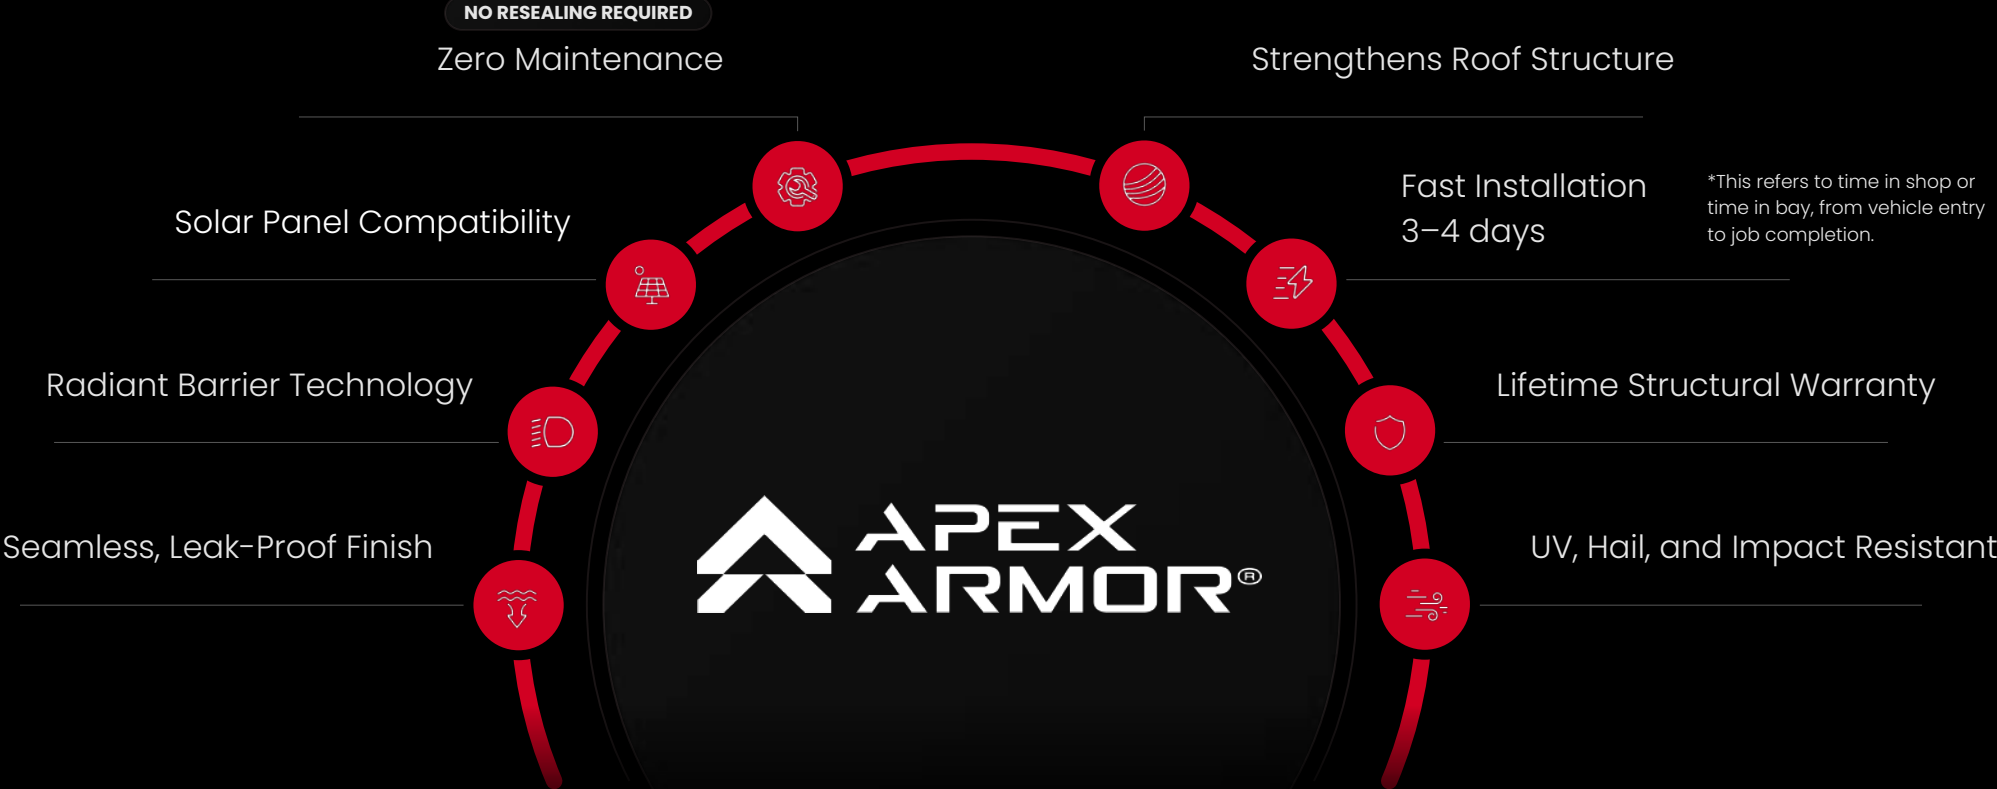

ApexArmor Benefits At a Glance